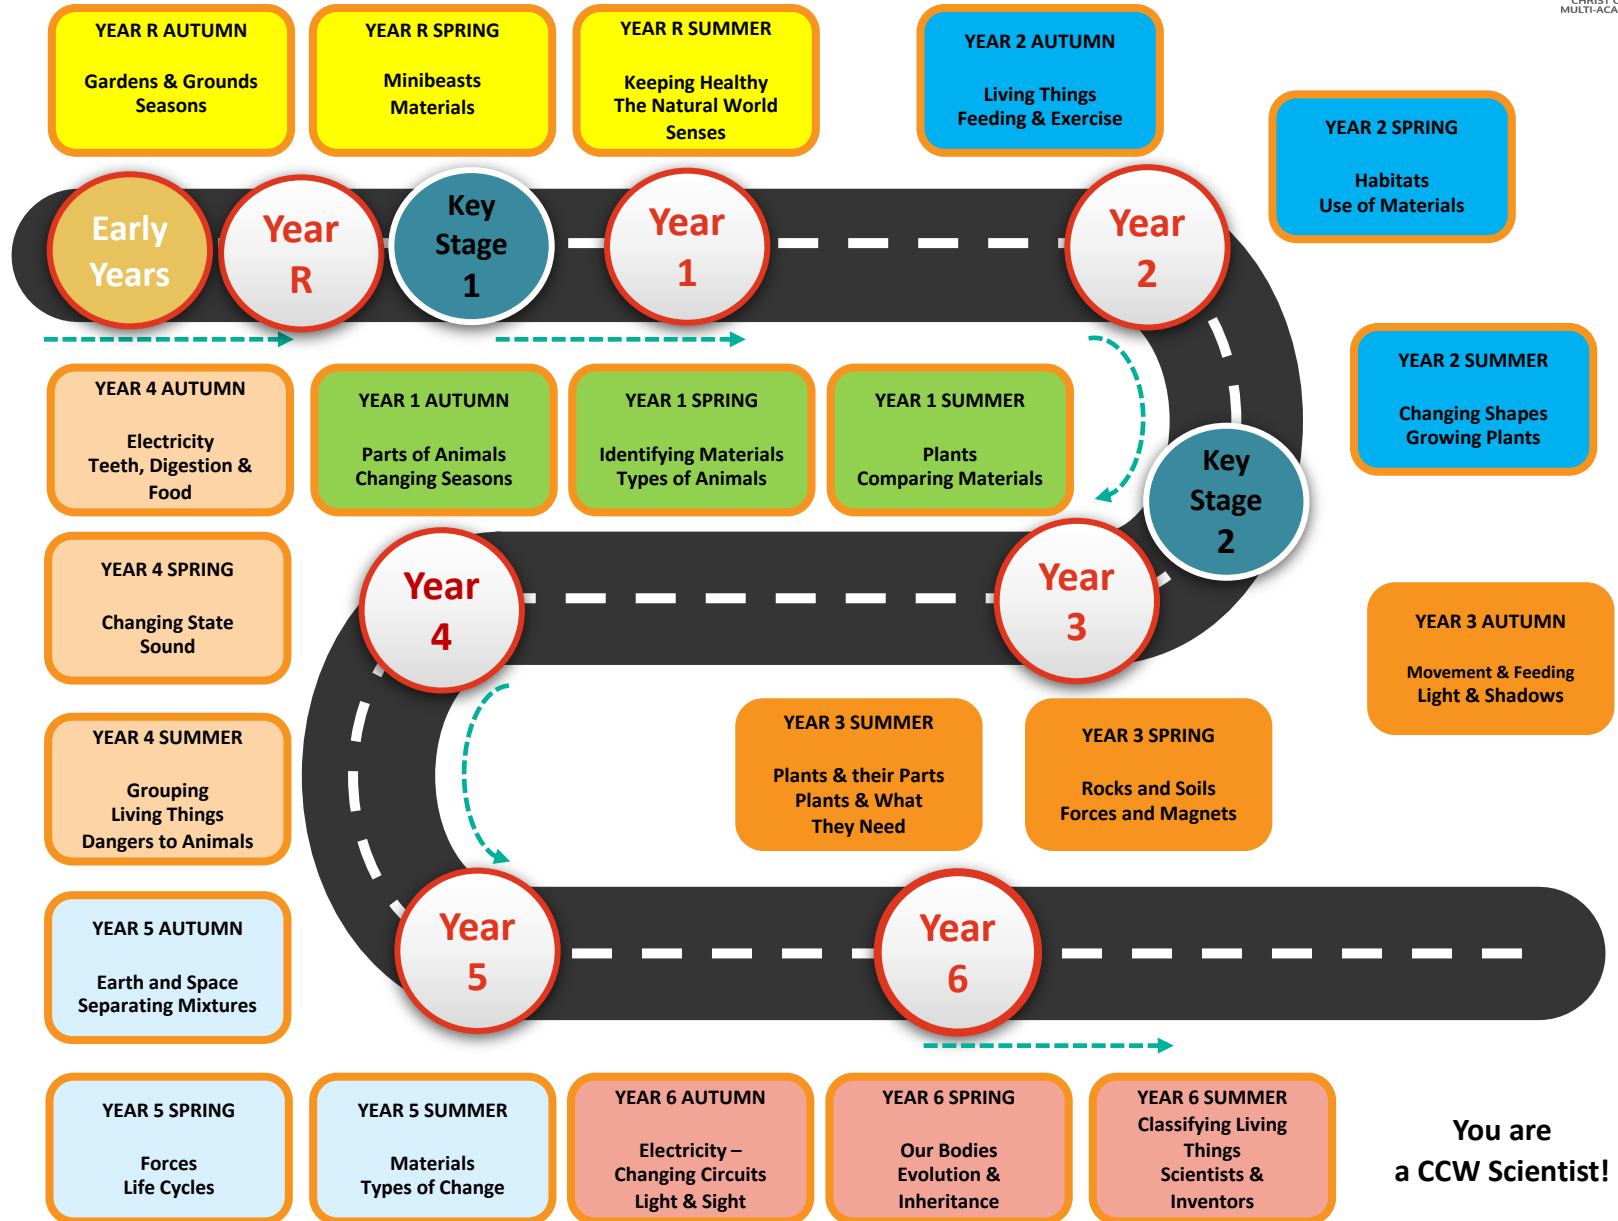

Christ Church CE Primary School, Walshaw – Science Journey

You are
a CCW Scientist!