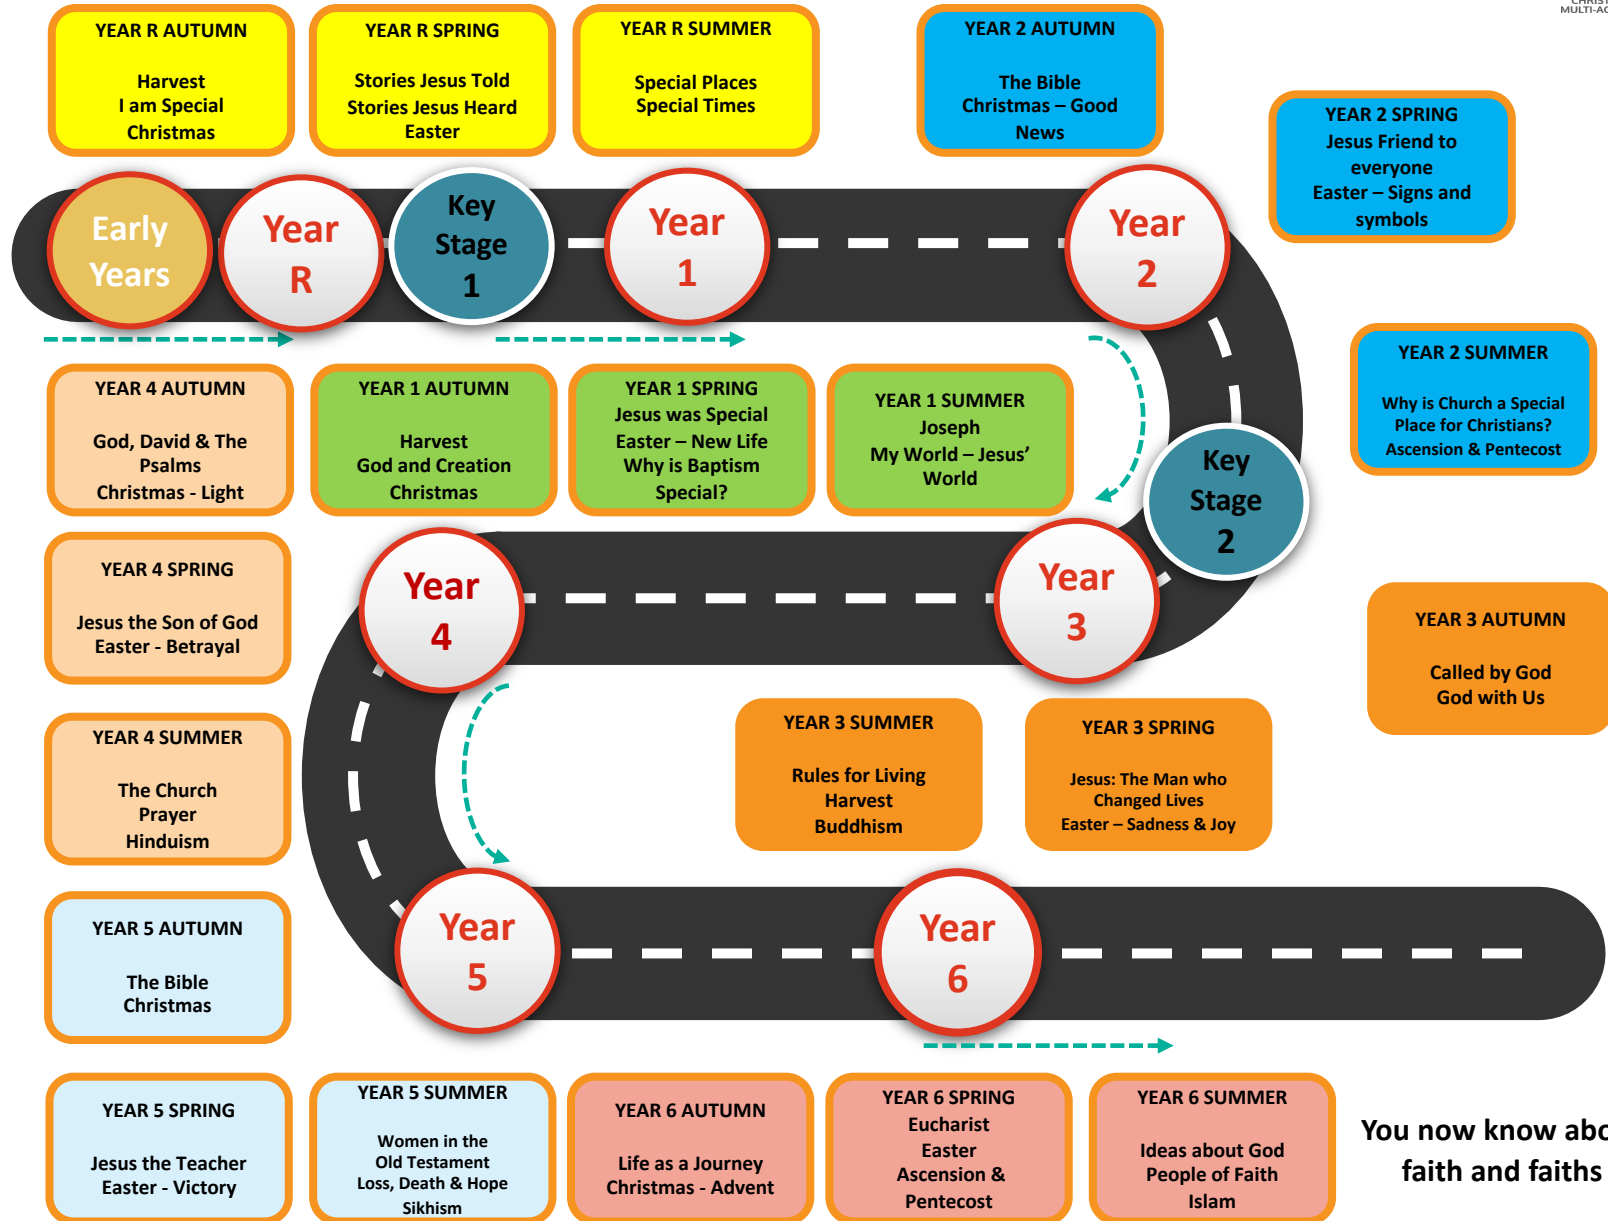

Christ Church CE Primary School, Walshaw – RE Journey

You now know about faith and faiths