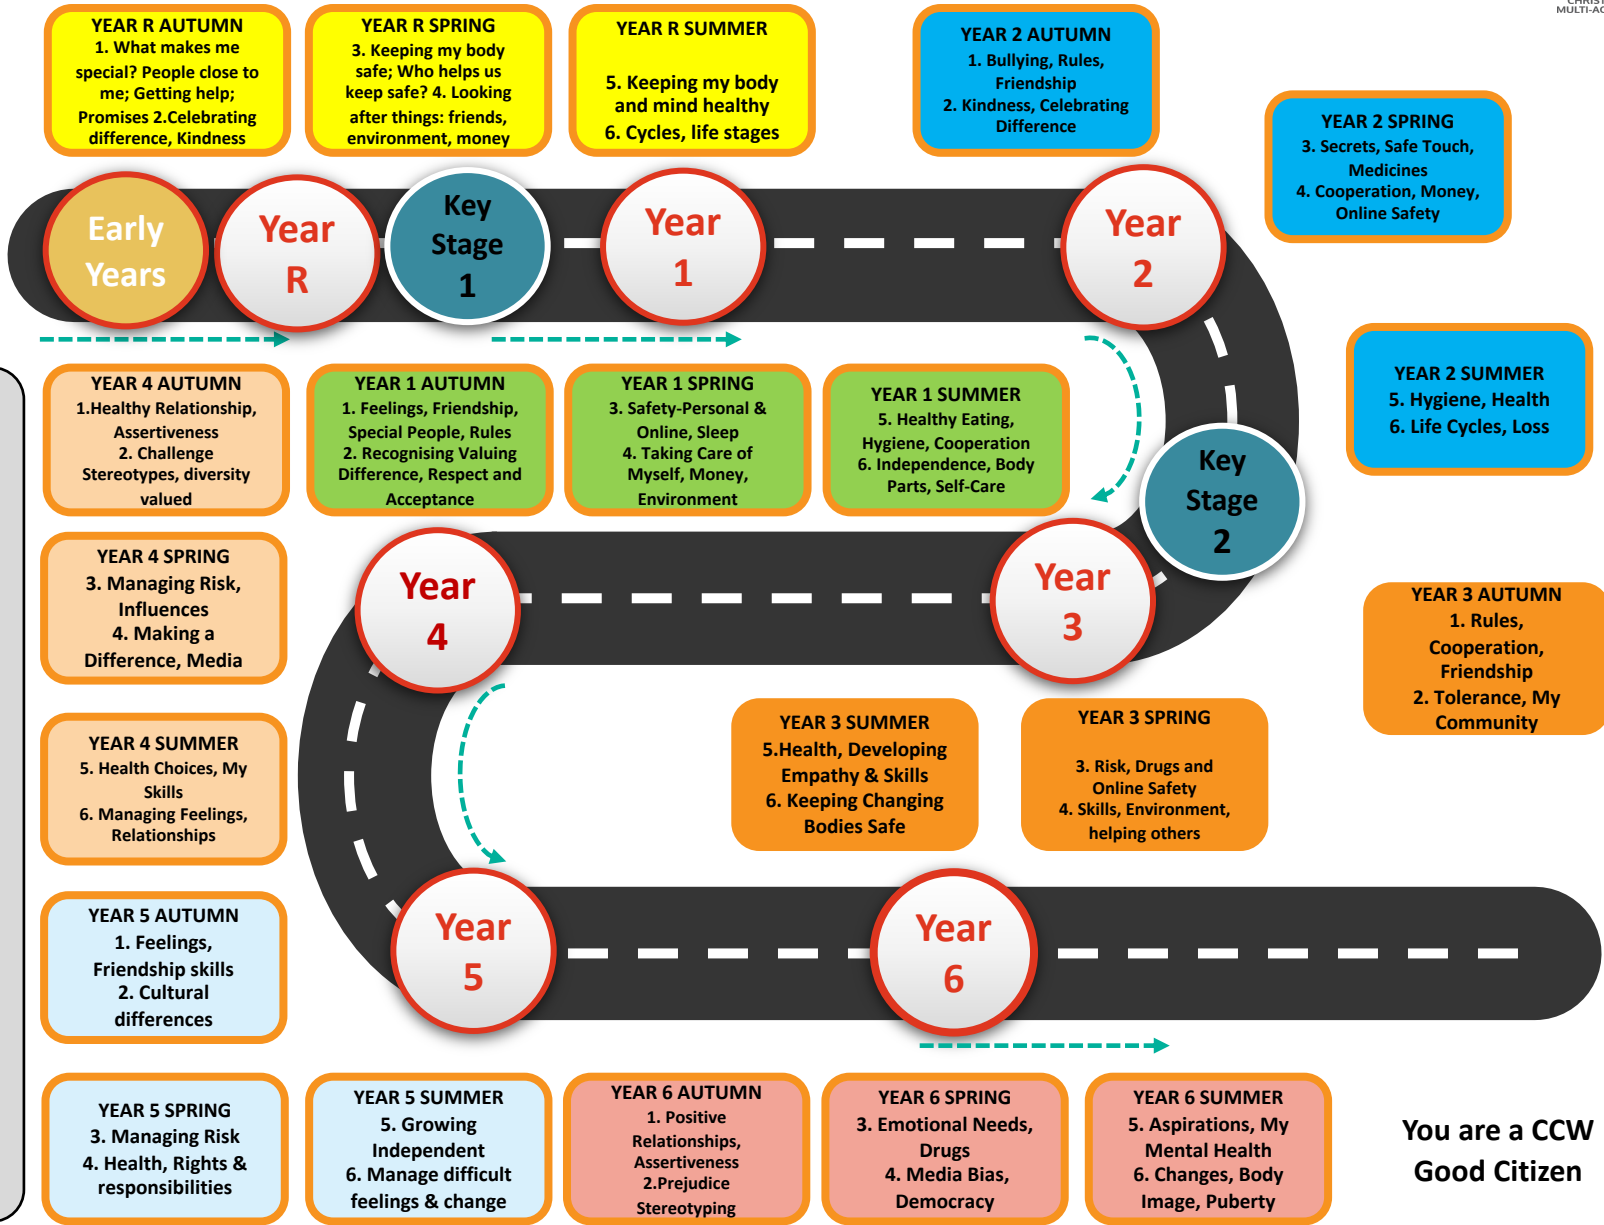

Christ Church CE Primary School, Walshaw – PSHE Journey

- 1. Me and My Relationships
- 2. Valuing Difference
- 3. Keeping Myself Safe
- 4. Rights and Responsibilities
- 5. Being My Best
- 6. Growing and Changing