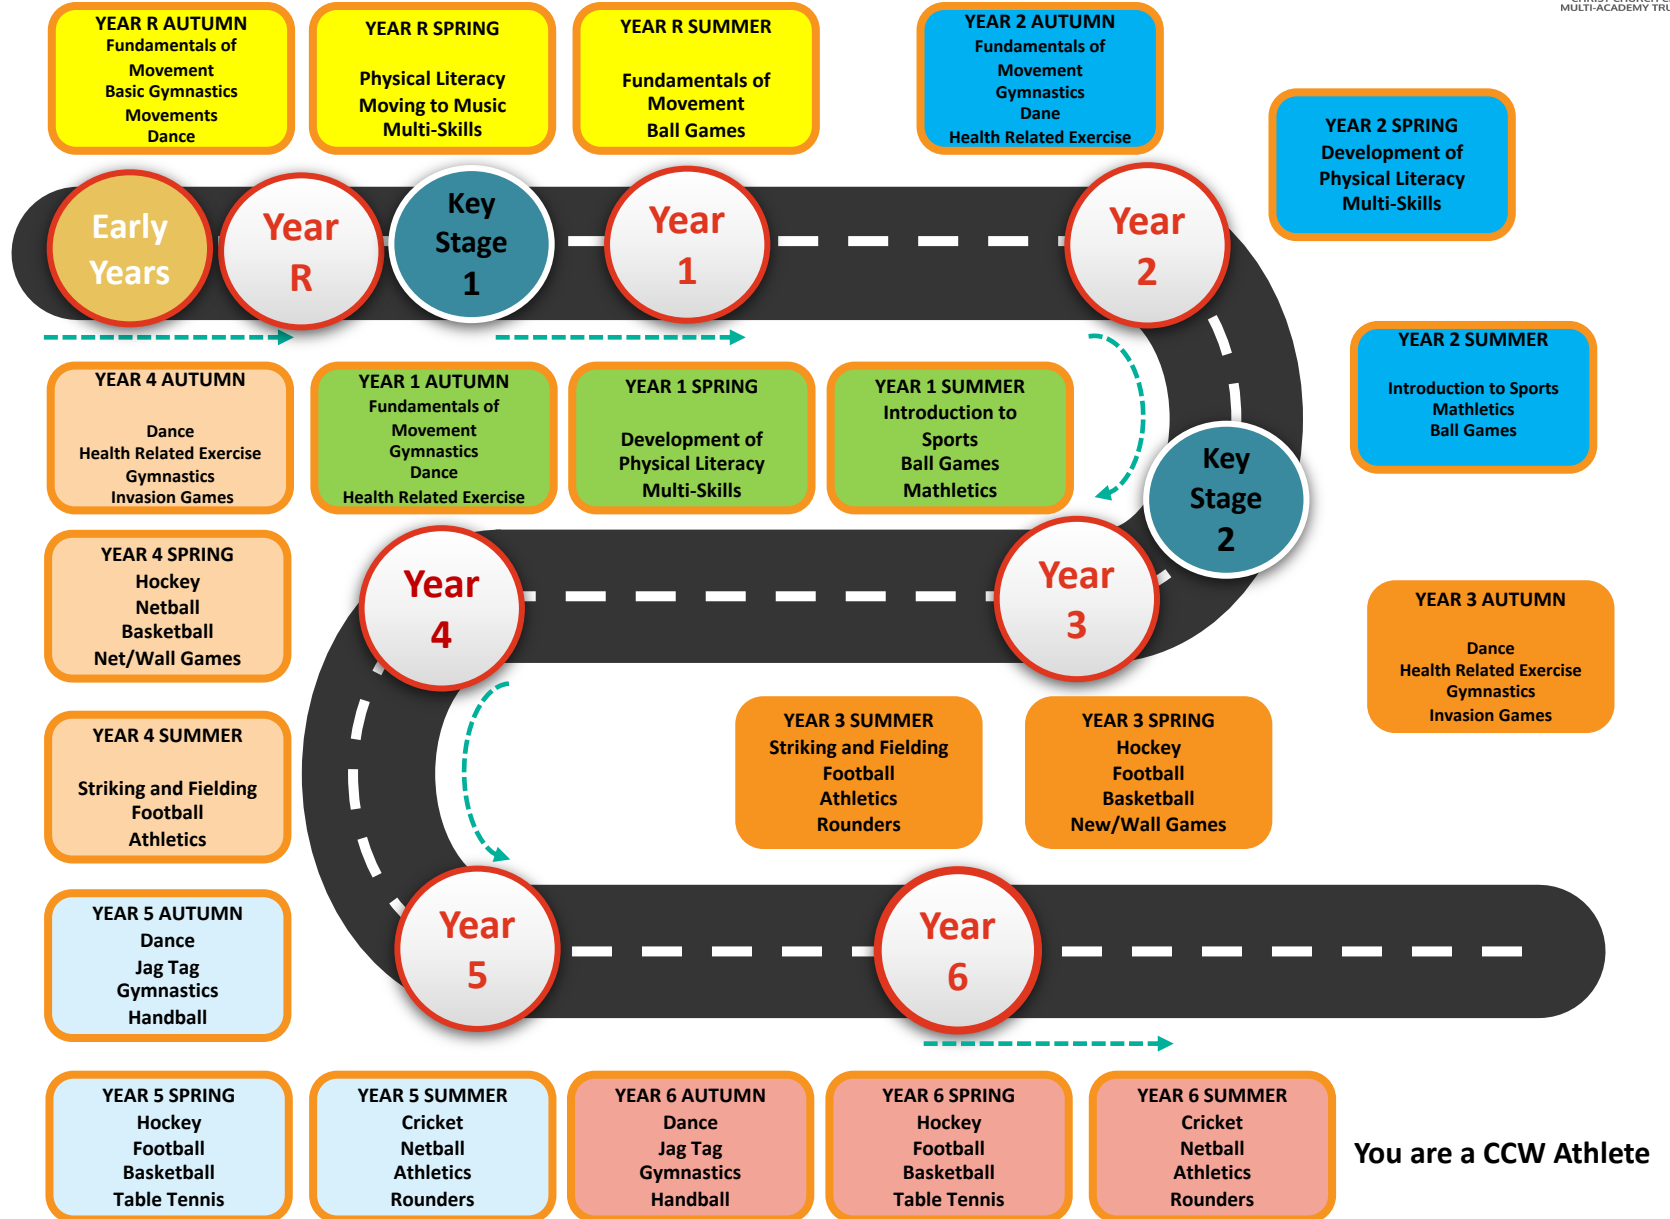

Christ Church CE Primary School, Walshaw – PE Journey

You are a CCW Athlete