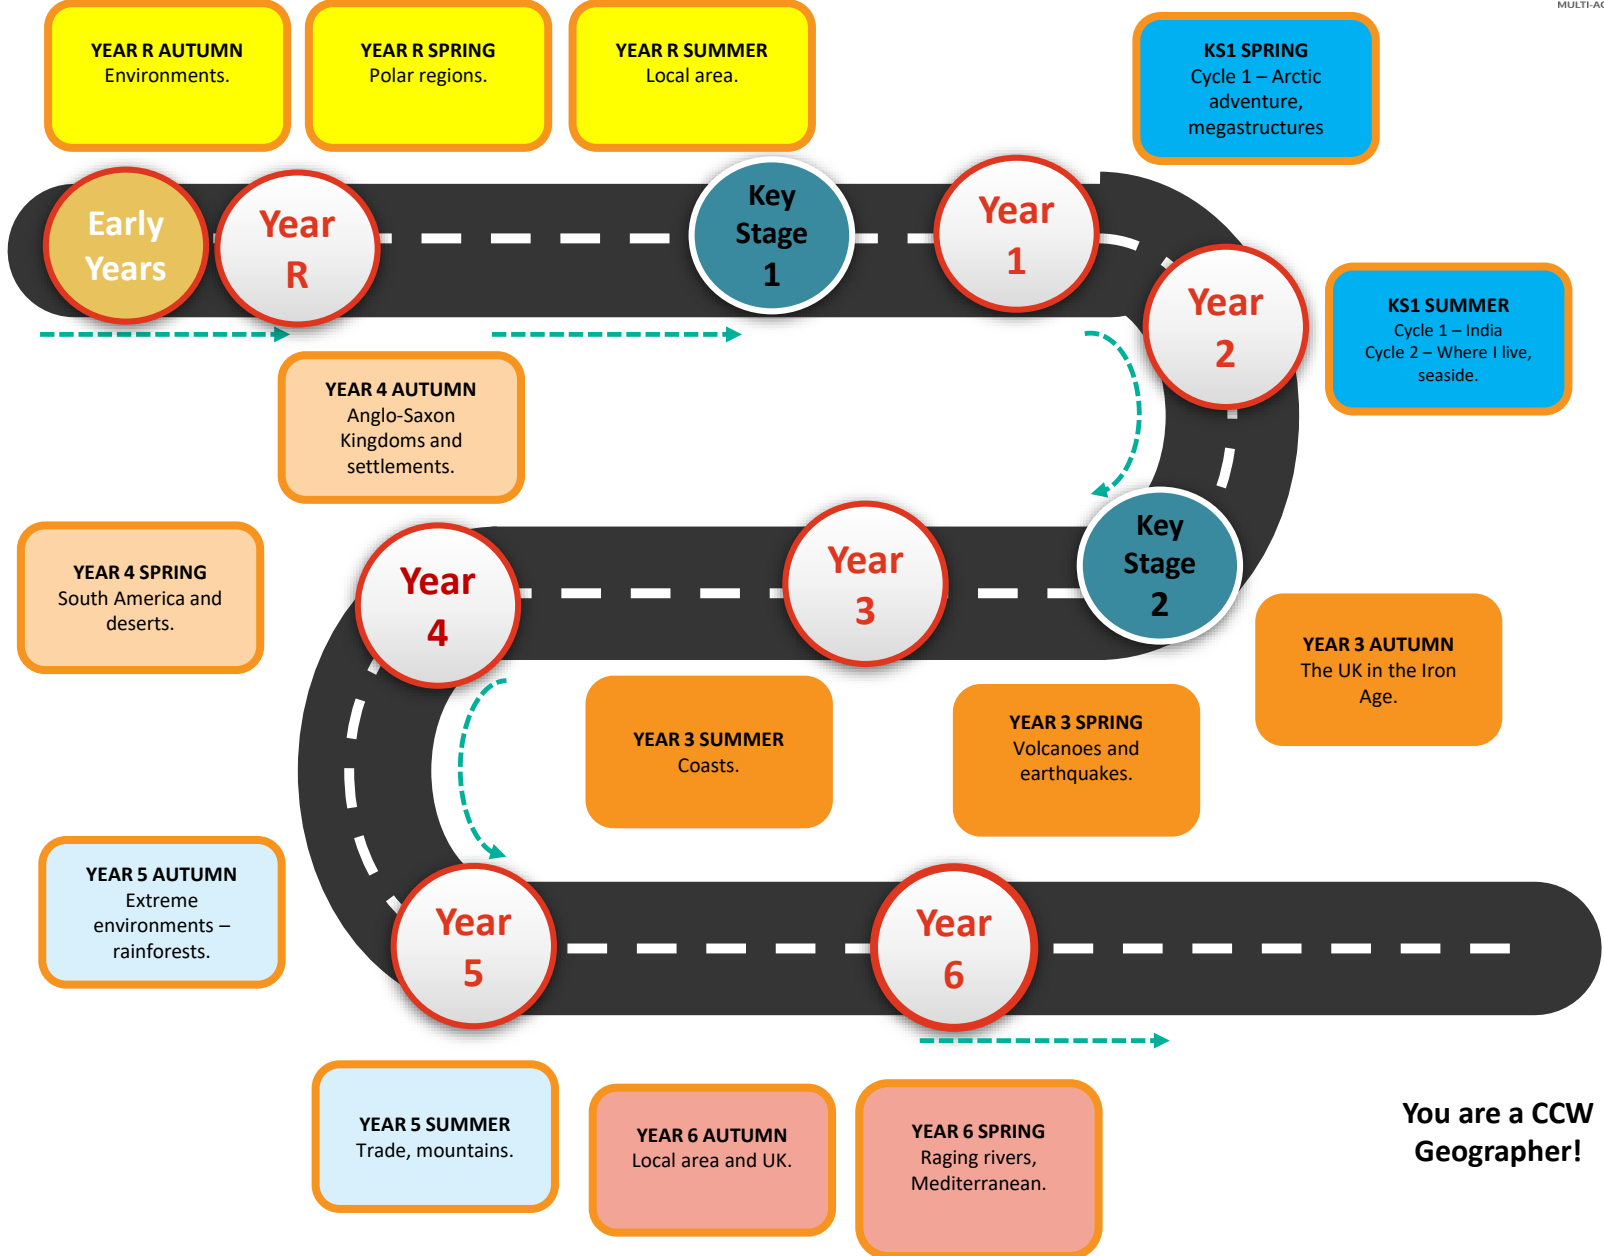

Christ Church CE Primary School, Walshaw – Geography Journey

**You are a CCW
Geographer!**