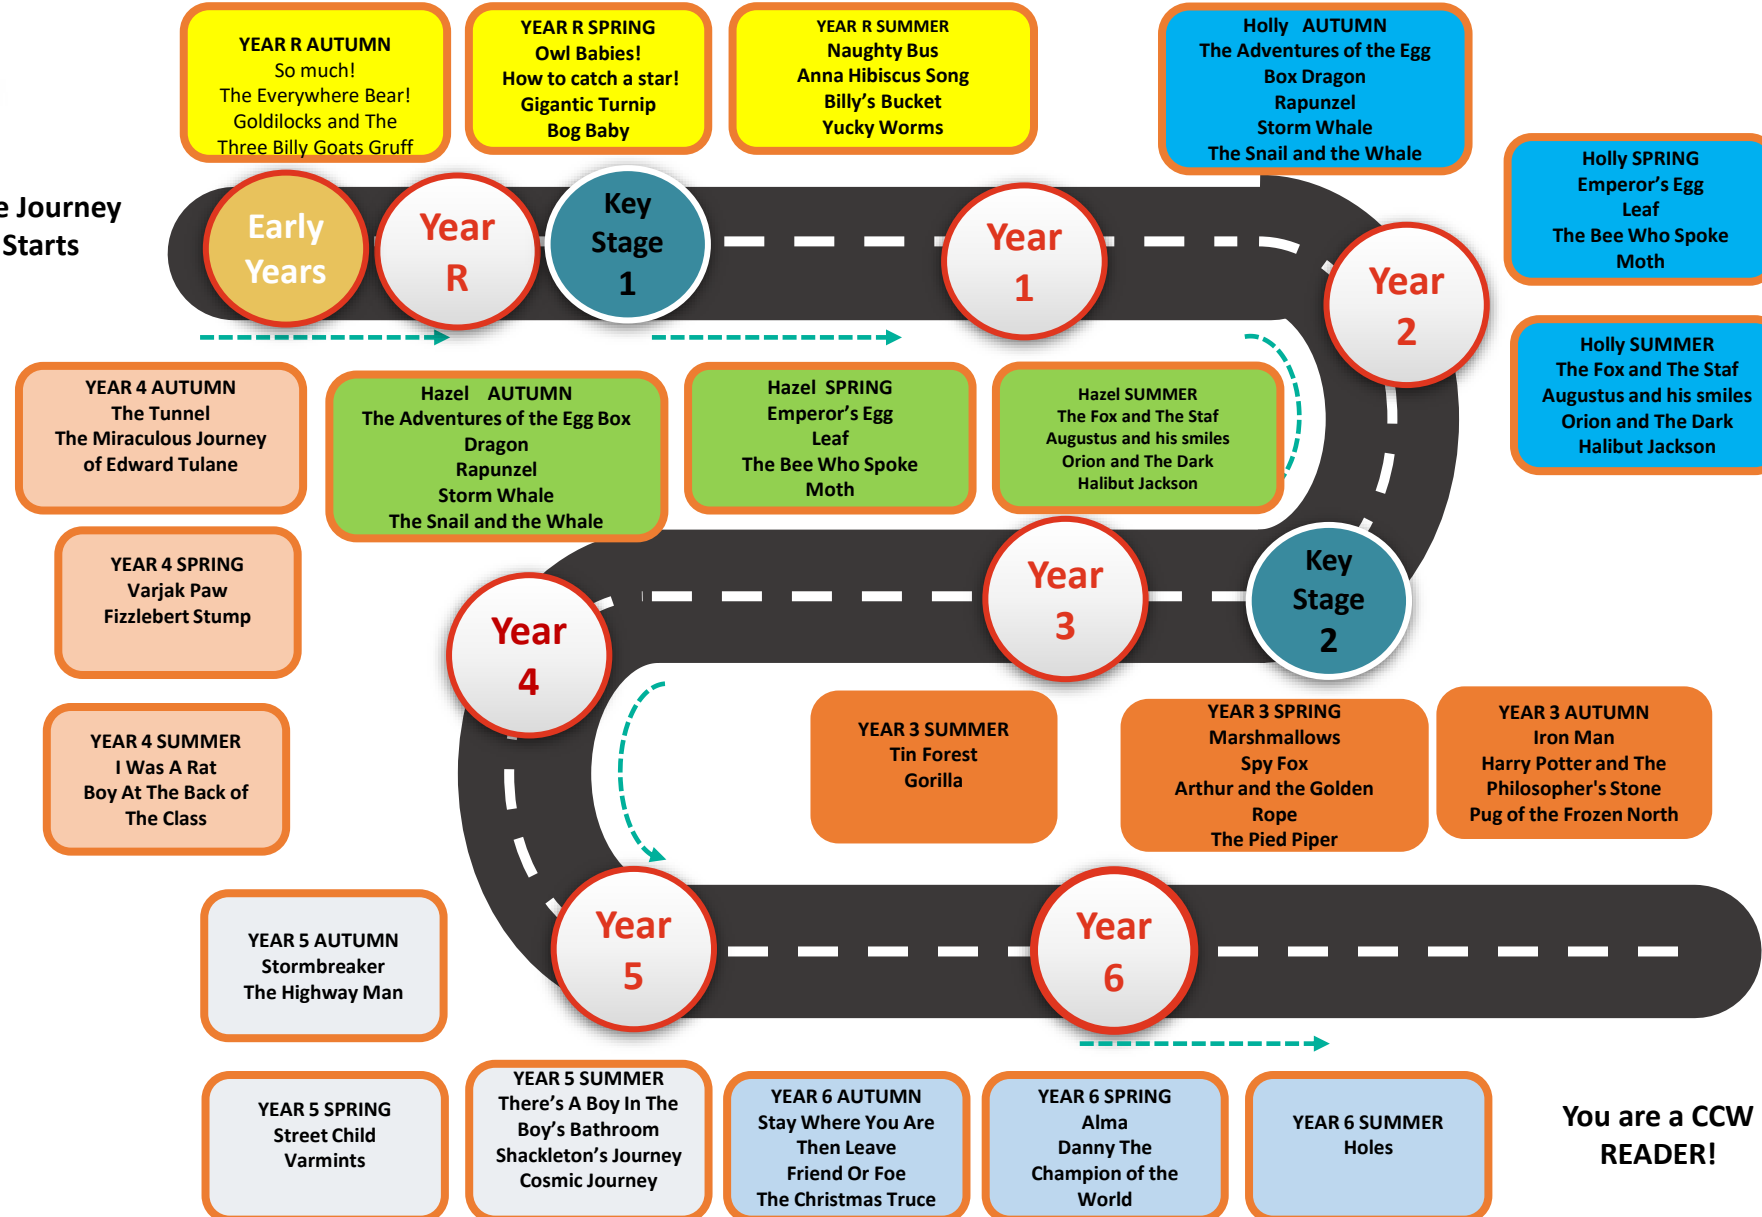

Christ Church CE Primary School, Walshaw – English Texts Journey

The Journey Starts

You are a CCW
READER!