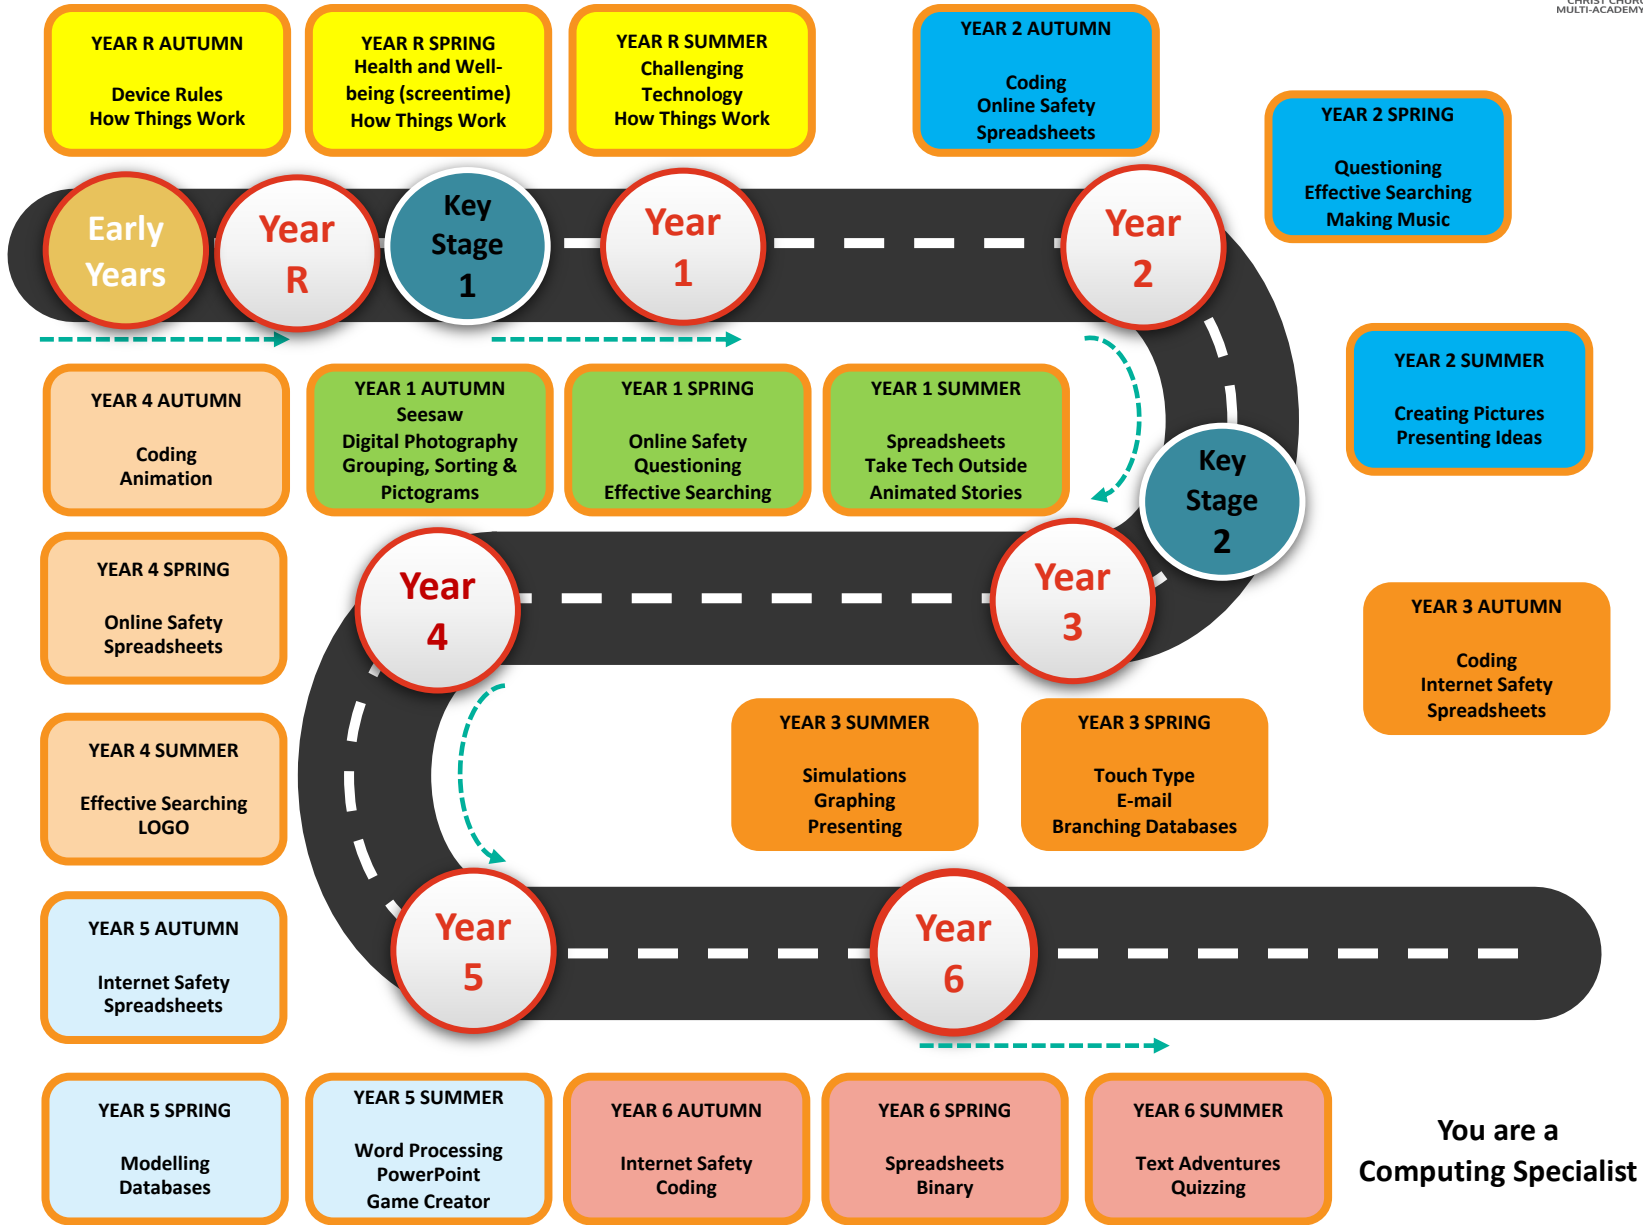

# Christ Church CE Primary School, Walshaw – Computing Journey

You are a  
Computing Specialist